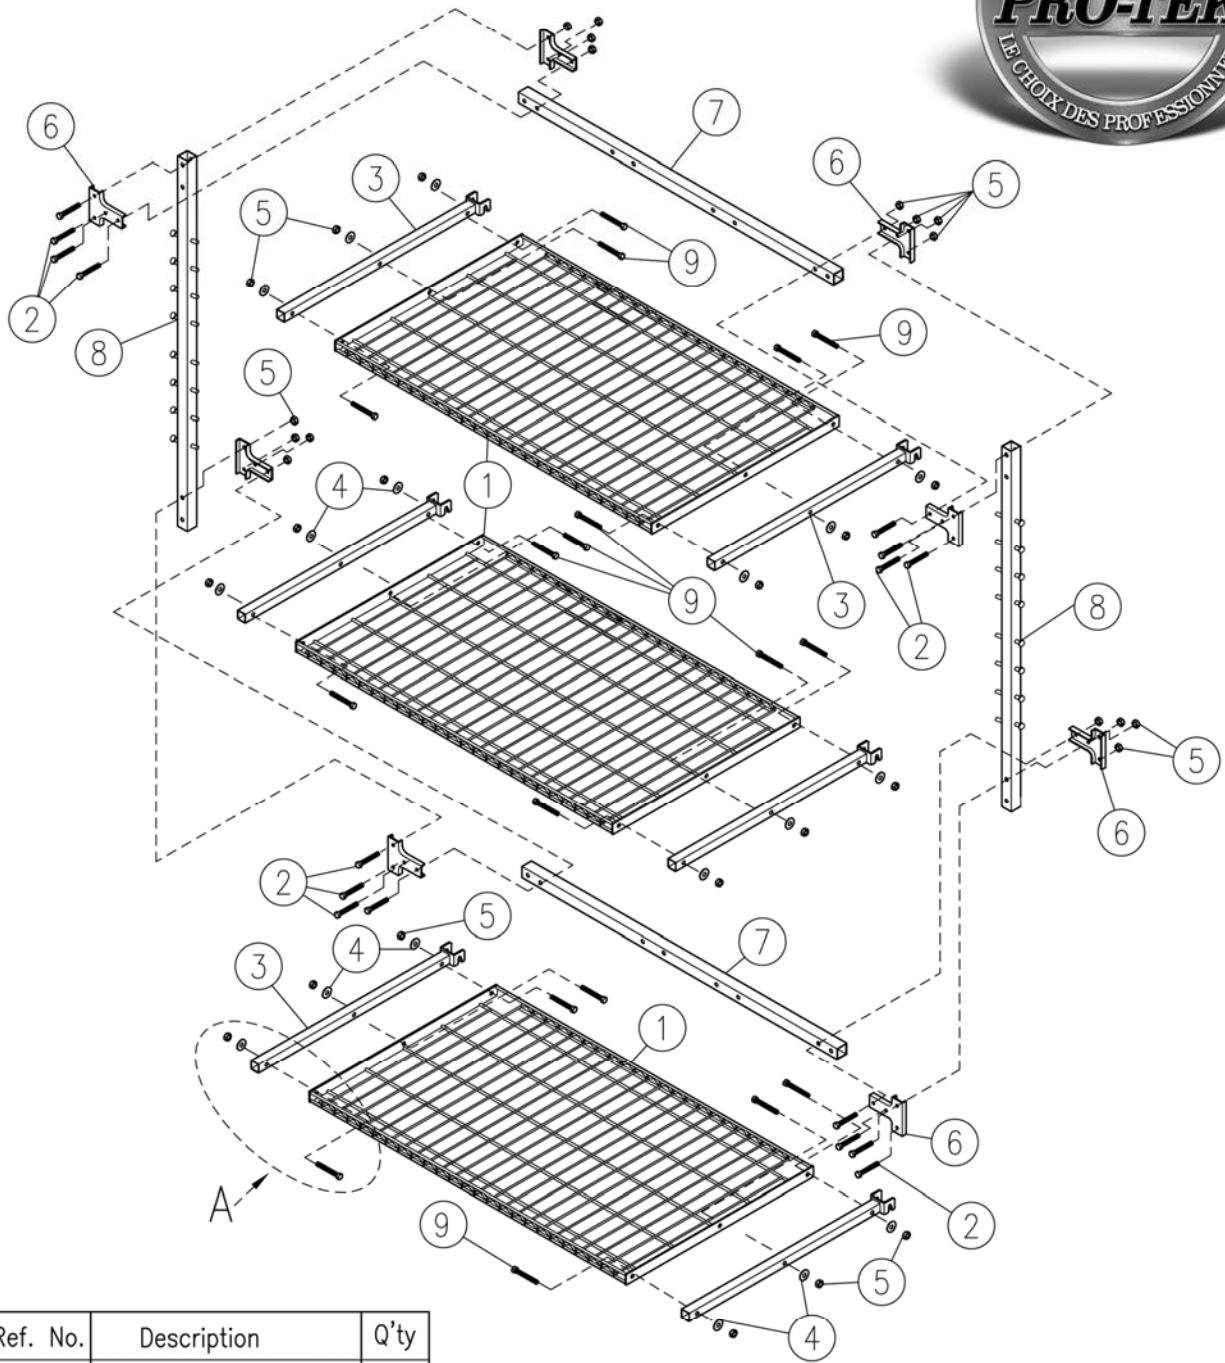

EQ-300BSR-W

Ref. No.	Description	Q'ty
1	Tray	3
2	Screw (3/8"x1-3/4")	16
3	Support tube (long)	6
4	Washer (3/8")	18
5	Nut (3/8")	34
6	T plate	8
7	Cross tube	2
8	Erect tube	2
9	Screw(3/8"x1-1/2")	18